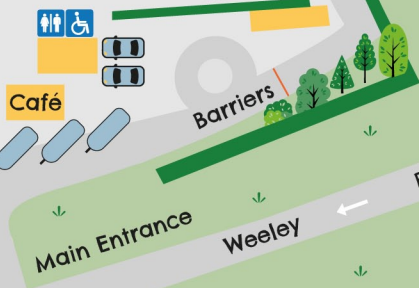

Fishing Lake

Holiday Lodges

Rally Field

Woodland Area

Key

- Buildings
- Road
- Lake
- Hedge
- Hardstanding
- Toilets
- Shower block
- Disabled toilet
- Recycling
- Water and electric point

The Paddock

Thorpe-le-Soken

B1033

Homestead Lake Park, Thorpe Road, Weeley, Essex, CO16 9JN