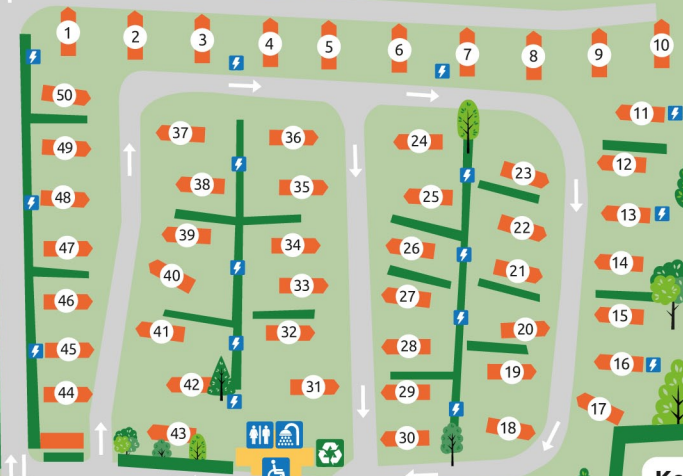

Fishing Lake

Holiday Lodges

Rally Field

Woodland Area

Key

- Buildings
- Road
- Lake
- Hedge
- Hardstanding
- Toilets
- Shower block
- Disabled toilet
- Recycling
- Water and electric point

The Paddock

Thorpe-le-Soken

B1033

Homestead Lake Park, Thorpe Road, Weeley, Essex, CO16 9JN